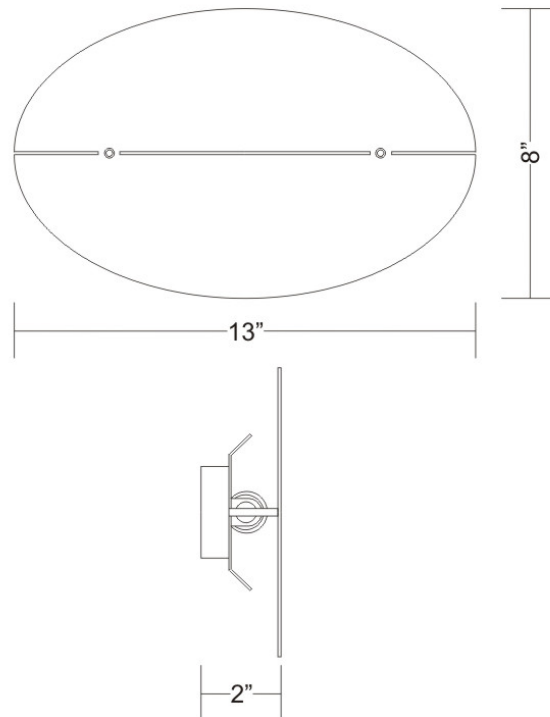

OVAL SURFACE

D93028

GENERAL

Series: Oval
Brand: Milan
Division: Design
Mounting Type: Surface
Mounting Location: Wall
Subcategory: Ambient

PHYSICAL

Shape: Oval
Length (mm): 330
Length (in): 13
Height (mm): 293
Height (in): 8
Extension (mm): 51
Extension (in): 2
Weight (kg): 2.3
Weight (lbs): 5
Fixture Material: Metal

ELECTRICAL

Number of Lamps: 1
Lamp Type: LED Retrofit / Halogen
Lamp Shape: T3
Bulb Included: Bulb Not Included
Total Output Wattage (W): 23 / 100
Max. Wattage Per Lamp (W): 23 / 100
Lamp Base: RSC
Input Voltage (V): 120

LED

OPTICAL

RATINGS AND CERTIFICATIONS

Certified By: CSA Certified to UL and CSA Standards
IP rating: IP20