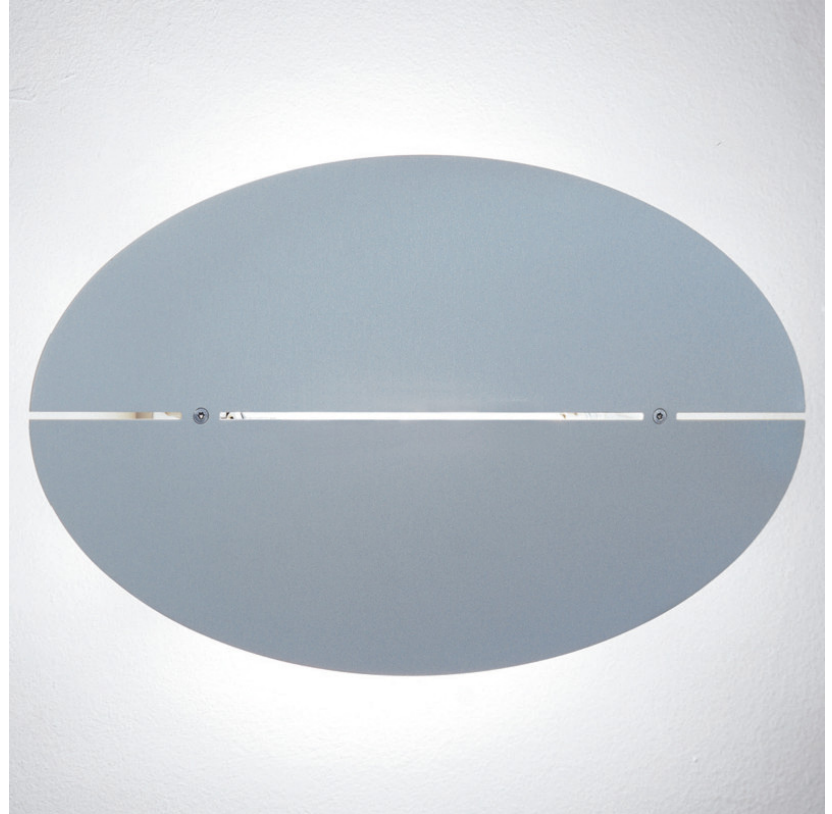

OVAL SURFACE

D93028

GENERAL

Series: Oval
Brand: Milan
Division: Design
Mounting Type: Surface
Mounting Location: Wall
Subcategory: Ambient

PHYSICAL

Shape: Oval
Length (mm): 330
Length (in): 13
Height (mm): 293
Height (in): 8
Extension (mm): 51
Extension (in): 2
Weight (kg): 2.3
Weight (lbs): 5
Fixture Material: Metal

ELECTRICAL

Number of Lamps: 1
Lamp Type: LED Retrofit / Halogen
Lamp Shape: T3
Bulb Included: Bulb Not Included
Total Output Wattage (W): 23 / 100
Max. Wattage Per Lamp (W): 23 / 100
Lamp Base: RSC
Input Voltage (V): 120

LED

OPTICAL

RATINGS AND CERTIFICATIONS

Certified By: CSA Certified to UL and CSA Standards
IP rating: IP20