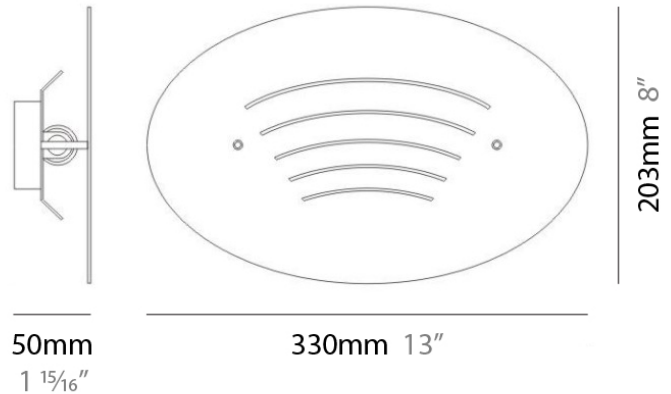

PROJECT	_____
TYPE	_____
NOTES	_____
QUANTITY	_____
DATE	_____

OVAL SURFACE

D93029

GENERAL

Series: Oval
Brand: Milan
Division: Design
Mounting Type: Surface
Mounting Location: Wall
Subcategory: Ambient

PHYSICAL

Shape: Oval
Length (mm): 330
Length (in): 13.0
Height (mm): 203
Height (in): 8.0
Extension (mm): 50
Extension (in): 2.0
Weight (kg): 0.899
Weight (lbs): 1.98
Fixture Finish: SST
Fixture Material: Metal

ELECTRICAL

Number of Lamps: 1
Lamp Type: LED Retrofit / Halogen
Lamp Shape: T3
Bulb Included: Bulb Not Included
Total Output Wattage (W): 18 / 70
Max. Wattage Per Lamp (W): 18 / 70
Lamp Base: RSC
Input Voltage (V): 120

LED

OPTICAL

RATINGS AND CERTIFICATIONS

Certified By: CSA Certified to UL and CSA Standards
IP rating: IP20